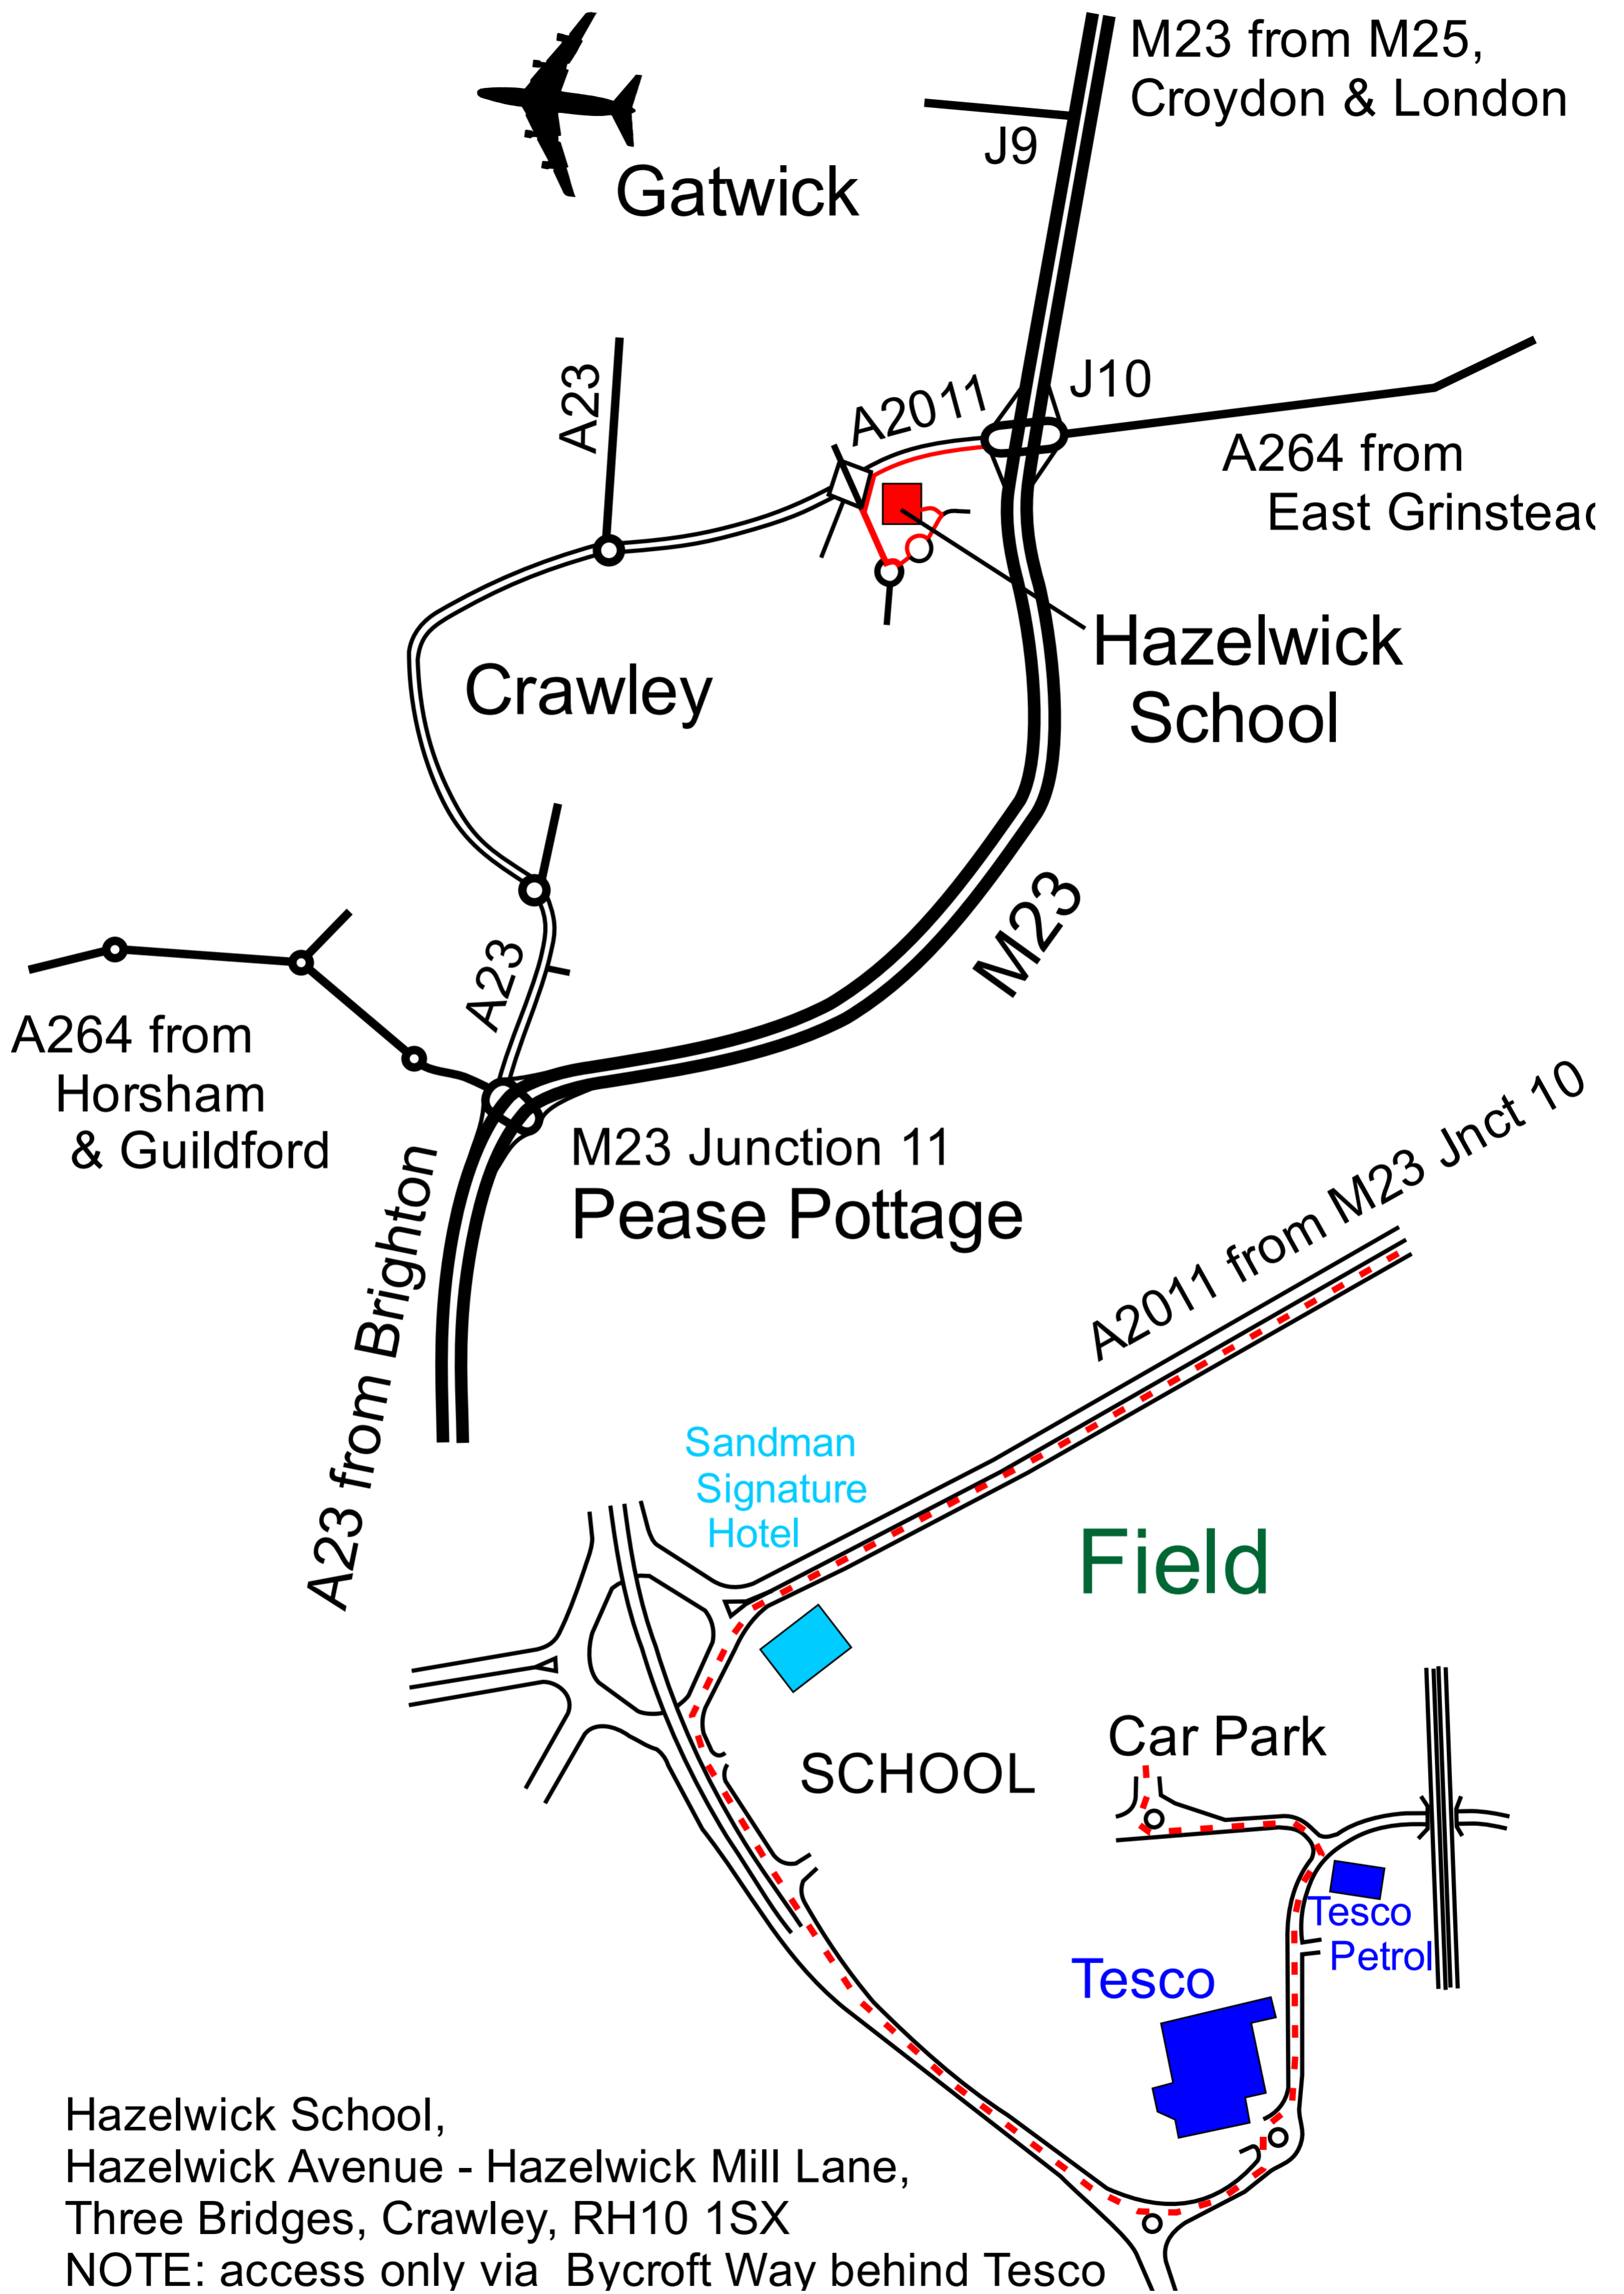

Clout 5 - Metric Clout 90 m

5 a)	Ebony Marsh (J)	Bourne 55	B/B
b)	Lauren Comina (J)	Harlequin	B/B

NEXT PAGE: Location Map for RH10 1SX

Hazelwick School,
 Hazelwick Avenue - Hazelwick Mill Lane,
 Three Bridges, Crawley, RH10 1SX
 NOTE: access only via Bycroft Way behind Tesco